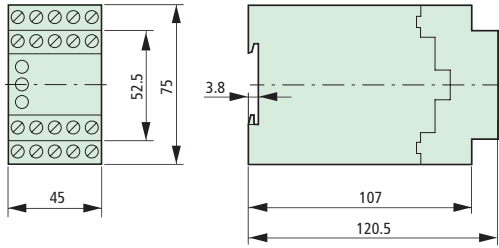

ESR Electronic Safety Relays, EMR4 Measuring and Monitoring Relays

Dimensions

Elektronische Sicherheitsrelais ESR3-NO-31(230 V)

- ESR4-NO-31
- ESR4-NO-21
- ESR4-NM-21
- ESR4-NZ-21
- ESR4-NV3(30)-30
- ESR4-NT30-30
- ESR4-NE-42
- ESR4-VE3-42

Measuring and monitoring relays

EMR4...

	①	②
EMR4-I1-2-A		●
EMR4-I15-2-A		●
EMR4-I15-2-B		●
EMR4-F500-2	●	
EMR4-W500-2-C		●
EMR4-W500-2-D		●
EMR4-W580-2-C		●
EMR4-A400-1	●	
EMR4-N100-1-B	●	
EMR4-N500-2-B		●
EMR4-N500-1-A		●
EMR4-RDC-1-A		●
EMR4-RAC-1-A		●