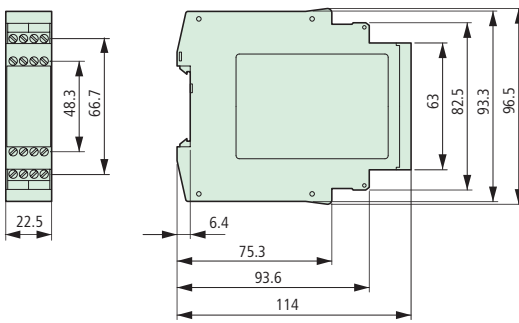

ESR Electronic Safety Relays, EMR4 Measuring and Monitoring Relays

Dimensions

Elektronische Sicherheitsrelais ESR3-NO-31(230 V)

- ESR4-NO-31
- ESR4-NO-21
- ESR4-NM-21
- ESR4-NZ-21
- ESR4-NV3(30)-30
- ESR4-NT30-30
- ESR4-NE-42
- ESR4-VE3-42

Measuring and monitoring relays

EMR4...

	①	②
EMR4-I1-2-A		●
EMR4-I15-2-A		●
EMR4-I15-2-B		●
EMR4-F500-2	●	
EMR4-W500-2-C		●
EMR4-W500-2-D		●
EMR4-W580-2-C		●
EMR4-A400-1	●	
EMR4-N100-1-B	●	
EMR4-N500-2-B		●
EMR4-N500-1-A		●
EMR4-RDC-1-A		●
EMR4-RAC-1-A		●