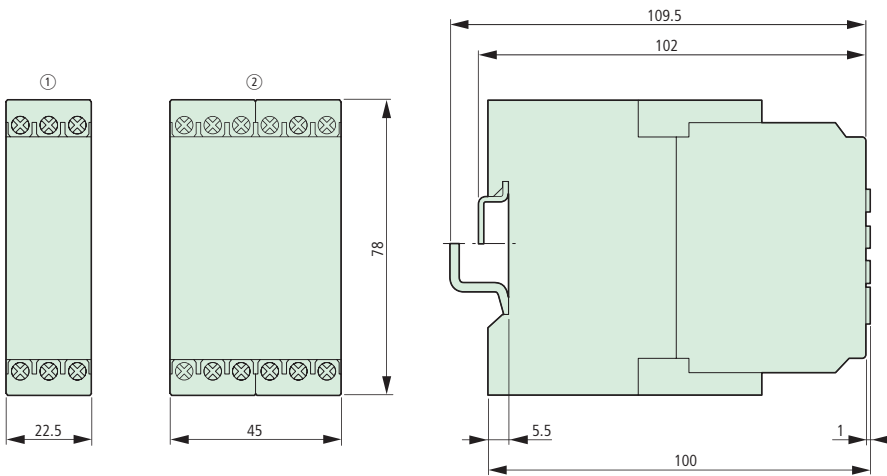

ESR Electronic Safety Relays, EMR4 Measuring and Monitoring Relays

Dimensions

Elektronische Sicherheitsrelais ESR3-NO-31(230 V)

- ESR4-NO-31
- ESR4-NO-21
- ESR4-NM-21
- ESR4-NZ-21
- ESR4-NV3(30)-30
- ESR4-NT30-30
- ESR4-NE-42
- ESR4-VE3-42

Measuring and monitoring relays

EMR4...

	①	②
EMR4-I1-2-A		●
EMR4-I15-2-A		●
EMR4-I15-2-B		●
EMR4-F500-2	●	
EMR4-W500-2-C		●
EMR4-W500-2-D		●
EMR4-W580-2-C		●
EMR4-A400-1	●	
EMR4-N100-1-B	●	
EMR4-N500-2-B		●
EMR4-N500-1-A		●
EMR4-RDC-1-A		●
EMR4-RAC-1-A		●