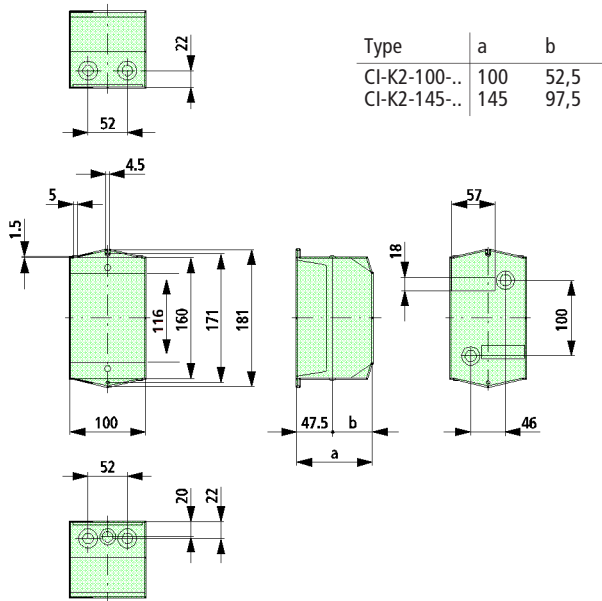

CI-K Small Enclosures Dimensions

CI-K small enclosures

CI-K2-...¹⁾

Mounting plate

M-CI-K2

Mounting rail

TS-CI-K2

CI-K3-...¹⁾

Mounting plate

M-CI-K3

Mounting rail

TS-CI-K3

Notes:

¹⁾ CI-K...-NA enclosures are flat sided and without conduit knockouts.
Dimensions shown for knockouts on sides of enclosures are for European style enclosures only.

CI-K Small Enclosures Dimensions

CI-K small enclosures

CI-K4-...¹⁾

Mounting plate

M-CI-K4

Mounting rail

TS-CI-K4

| a | l |
|-----|-----|
| 128 | 143 |

CI-K5-...¹⁾

Mounting plate

M-CI-K5

Mounting rail

TS-CI-K5

| a | l |
|-----|-----|
| 168 | 183 |

Notes:

- ¹⁾ CI-K...-NA enclosures are flat sided and without conduit knockouts.
Dimensions shown for knockouts on sides of enclosures are for European style enclosures only.