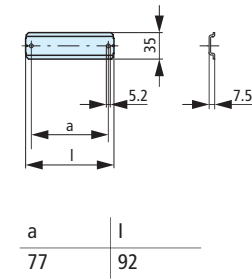

CI-K Small Enclosures Dimensions

CI-K small enclosures

CI-K2-...¹⁾

Mounting plate

M-CI-K2

Mounting rail

TS-CI-K2

CI-K3-...¹⁾

Mounting plate

M-CI-K3

Mounting rail

TS-CI-K3

Notes:

¹⁾ CI-K...-NA enclosures are flat sided and without conduit knockouts.
Dimensions shown for knockouts on sides of enclosures are for European style enclosures only.

CI-K Small Enclosures Dimensions

CI-K small enclosures

CI-K4-...¹⁾

Mounting plate

M-CI-K4

Mounting rail

TS-CI-K4

| a | l |
|-----|-----|
| 128 | 143 |

CI-K5-...¹⁾

Mounting plate

M-CI-K5

Mounting rail

TS-CI-K5

| a | l |
|-----|-----|
| 168 | 183 |

Notes:

- ¹⁾ CI-K...-NA enclosures are flat sided and without conduit knockouts.
Dimensions shown for knockouts on sides of enclosures are for European style enclosures only.