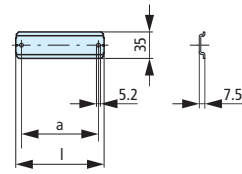

CI-K Small Enclosures Dimensions

CI-K small enclosures

CI-K4-...¹⁾

Mounting plate

M-CI-K4

Mounting rail

TS-CI-K4

| a | l |
|-----|-----|
| 128 | 143 |

CI-K5-...¹⁾

Mounting plate

M-CI-K5

Mounting rail

TS-CI-K5

| a | l |
|-----|-----|
| 168 | 183 |

Notes:

- ¹⁾ CI-K...-NA enclosures are flat sided and without conduit knockouts.
Dimensions shown for knockouts on sides of enclosures are for European style enclosures only.