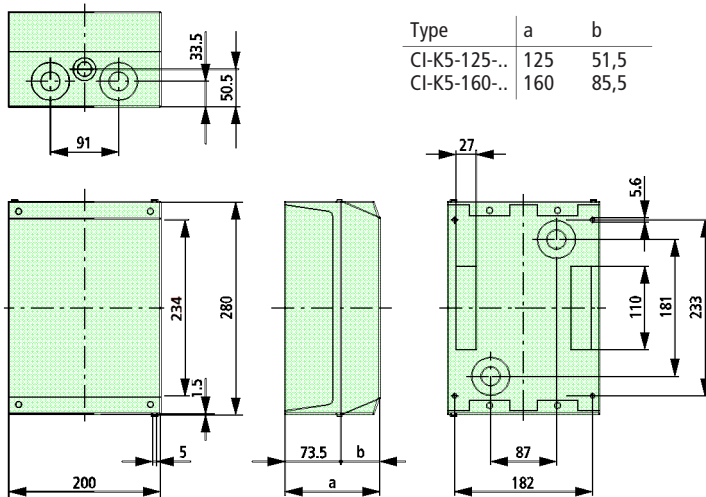

Mounting plate

M-CI-K3

Mounting rail

TS-CI-K3

Notes:

¹⁾ CI-K...-NA enclosures are flat sided and without conduit knockouts.
Dimensions shown for knockouts on sides of enclosures are for European style enclosures only.

CI-K Small Enclosures Dimensions

CI-K small enclosures

CI-K4-...¹⁾

Mounting plate

M-CI-K4

Mounting rail

TS-CI-K4

| a | l |
|-----|-----|
| 128 | 143 |

CI-K5-...¹⁾

Mounting plate

M-CI-K5

Mounting rail

TS-CI-K5

| a | l |
|-----|-----|
| 168 | 183 |

Notes:

- ¹⁾ CI-K...-NA enclosures are flat sided and without conduit knockouts.
Dimensions shown for knockouts on sides of enclosures are for European style enclosures only.