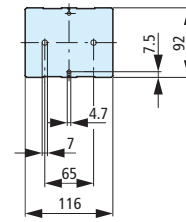

CI-K Small Enclosures Dimensions

CI-K small enclosures

CI-K2-...¹⁾

Mounting plate

M-CI-K2

Mounting rail

TS-CI-K2

CI-K3-...¹⁾

Mounting plate

M-CI-K3

Mounting rail

TS-CI-K3

Notes:

¹⁾ CI-K...-NA enclosures are flat sided and without conduit knockouts.
Dimensions shown for knockouts on sides of enclosures are for European style enclosures only.

CI-K5-...¹⁾

Mounting plate

M-CI-K5

Mounting rail

TS-CI-K5

| a | l |
|-----|-----|
| 168 | 183 |

Notes:

- ¹⁾ CI-K...-NA enclosures are flat sided and without conduit knockouts.
Dimensions shown for knockouts on sides of enclosures are for European style enclosures only.