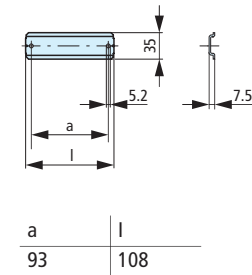

CI-K Small Enclosures Dimensions

CI-K small enclosures

CI-K2-...¹⁾

Mounting plate

M-CI-K2

Mounting rail

TS-CI-K2

CI-K3-...¹⁾

Mounting plate

M-CI-K3

Mounting rail

TS-CI-K3

Notes:

¹⁾ CI-K...-NA enclosures are flat sided and without conduit knockouts.
Dimensions shown for knockouts on sides of enclosures are for European style enclosures only.

CI-K Small Enclosures Dimensions

CI-K small enclosures

CI-K4-...¹⁾

Mounting plate

M-CI-K4

Mounting rail

TS-CI-K4

| a | l |
|-----|-----|
| 128 | 143 |

CI-K5-...¹⁾

Mounting plate

M-CI-K5

Mounting rail

TS-CI-K5

| a | l |
|-----|-----|
| 168 | 183 |

Notes:

- ¹⁾ CI-K...-NA enclosures are flat sided and without conduit knockouts.
Dimensions shown for knockouts on sides of enclosures are for European style enclosures only.