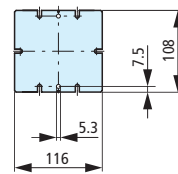

CI-K Small Enclosures Dimensions

CI-K small enclosures

CI-K2-...¹⁾

Mounting plate

M-CI-K2

Mounting rail

TS-CI-K2

CI-K3-...¹⁾

Mounting plate

M-CI-K3

Mounting rail

TS-CI-K3

Notes:

¹⁾ CI-K...-NA enclosures are flat sided and without conduit knockouts.
Dimensions shown for knockouts on sides of enclosures are for European style enclosures only.