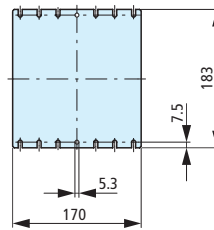

Mounting plate

M-CI-K5