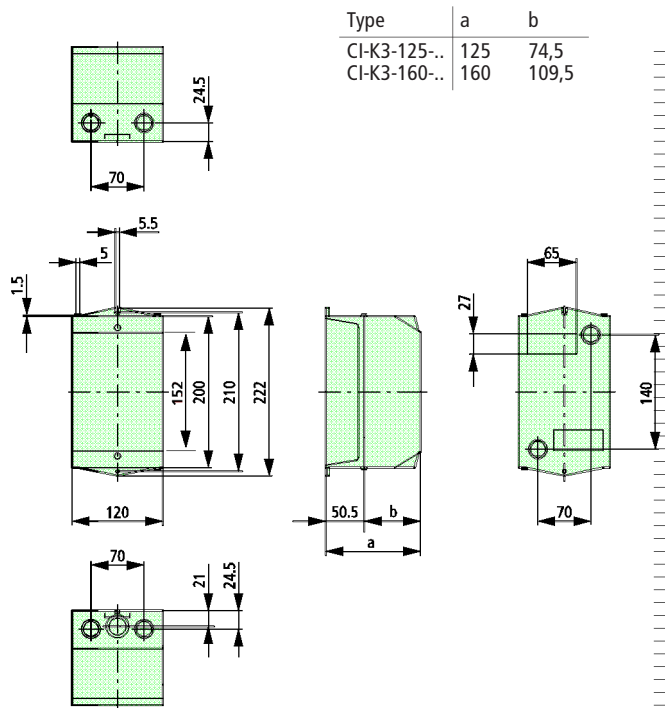

CI-K Small Enclosures Dimensions

CI-K small enclosures

CI-K2-...¹⁾

Mounting plate

M-CI-K2

Mounting rail

TS-CI-K2

CI-K3-...¹⁾

Mounting plate

M-CI-K3

Mounting rail

TS-CI-K3

Notes:

¹⁾ CI-K...-NA enclosures are flat sided and without conduit knockouts.
Dimensions shown for knockouts on sides of enclosures are for European style enclosures only.

CI-K Small Enclosures Dimensions

CI-K small enclosures

CI-K4-...¹⁾

Mounting plate

M-CI-K4

Mounting rail

TS-CI-K4

| a | l |
|-----|-----|
| 128 | 143 |

CI-K5-...¹⁾

Mounting plate

M-CI-K5

Mounting rail

TS-CI-K5

| a | l |
|-----|-----|
| 168 | 183 |

Notes:

- ¹⁾ CI-K...-NA enclosures are flat sided and without conduit knockouts.
Dimensions shown for knockouts on sides of enclosures are for European style enclosures only.