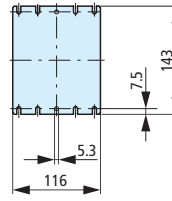

CI-K Small Enclosures Dimensions

CI-K small enclosures

CI-K4-...¹⁾

Mounting plate

M-CI-K4

Mounting rail

TS-CI-K4

| a | l |
|-----|-----|
| 128 | 143 |