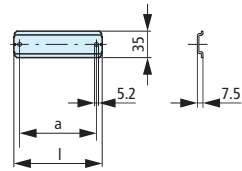

CI-K Small Enclosures Dimensions

CI-K small enclosures

CI-K4-...¹⁾

Mounting plate

M-CI-K4

Mounting rail

TS-CI-K4

| a | l |
|-----|-----|
| 128 | 143 |

CI-K5-...¹⁾

Mounting plate

M-CI-K5

Mounting rail

TS-CI-K5

| a | l |
|-----|-----|
| 168 | 183 |

Notes:

- ¹⁾ CI-K...-NA enclosures are flat sided and without conduit knockouts.
Dimensions shown for knockouts on sides of enclosures are for European style enclosures only.