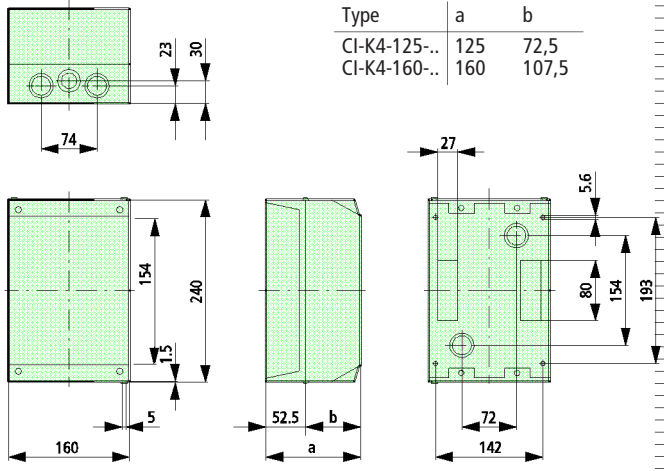

Mounting plate

M-CI-K3

Mounting rail

TS-CI-K3

Notes:

¹⁾ CI-K...-NA enclosures are flat sided and without conduit knockouts.
Dimensions shown for knockouts on sides of enclosures are for European style enclosures only.

CI-K Small Enclosures Dimensions

CI-K small enclosures

CI-K4-...¹⁾

Mounting plate

M-CI-K4

Mounting rail

TS-CI-K4

| a | l |
|-----|-----|
| 128 | 143 |